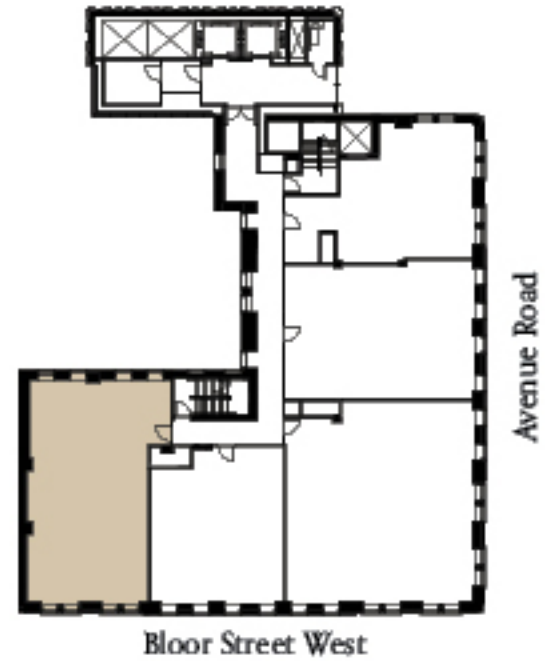

Two Avenue Road

Luxury Rentals for Luxury Living

UNIT TYPE 03

1,922 SF | 2 BEDROOM | 3 BATHROOM

APPLICABLE TO UNITS 403, 503, 603, 703, 803, 903,
1003, 1103, 1203, 1303
BARRIER-FREE

Two Avenue Road

Luxury Rentals for Luxury Living

UNIT TYPE 03A

1,765 SF | 2 BEDROOM | 3 BATHROOM

APPLICABLE TO UNITS 1403, 1503, 1603
BARRIER-FREE

Two Avenue Road

Luxury Rentals for Luxury Living

UNIT TYPE 05

1,540 SF | 2 BEDROOM | 2 BATHROOM

APPLICABLE TO UNITS 705, 805, 905, 1005, 1105, 1205, 1305

Two Avenue Road

Luxury Rentals for Luxury Living

UNIT TYPE 05D

1,382 SF | 2 BEDROOM | 2 BATHROOM

APPLICABLE TO UNITS 1405, 1505

Floor Street West

Avenue Road