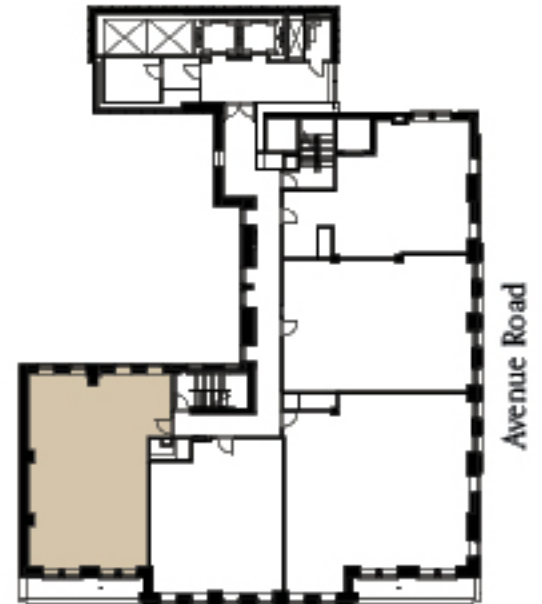

Two Avenue Road

Luxury Rentals for Luxury Living

UNIT TYPE 03

1,922 SF | 2 BEDROOM | 3 BATHROOM

APPLICABLE TO UNITS 403, 503, 603, 703, 803, 903,
1003, 1103, 1203, 1303
BARRIER-FREE

Two Avenue Road

Luxury Rentals for Luxury Living

UNIT TYPE 03A

1,765 SF | 2 BEDROOM | 3 BATHROOM

APPLICABLE TO UNITS 1403, 1503, 1603
BARRIER-FREE

Two Avenue Road

Luxury Rentals for Luxury Living

UNIT TYPE 05

1,540 SF | 2 BEDROOM | 2 BATHROOM

APPLICABLE TO UNITS 705, 805, 905, 1005, 1105, 1205, 1305

Two Avenue Road

Luxury Rentals for Luxury Living

UNIT TYPE 05D

1,382 SF | 2 BEDROOM | 2 BATHROOM

APPLICABLE TO UNITS 1405, 1505

Floor Street West

Avenue Road