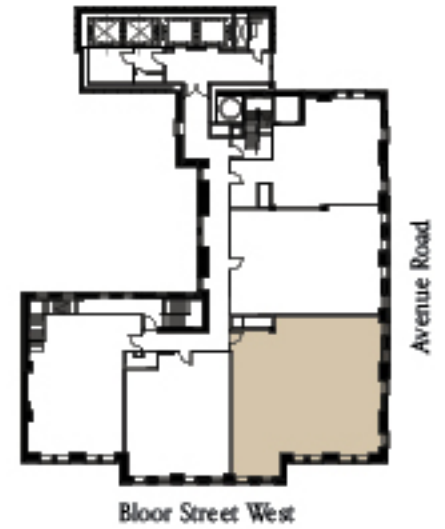

Two Avenue Road

Luxury Rentals for Luxury Living

UNIT TYPE 03

1,922 SF | 2 BEDROOM | 3 BATHROOM

APPLICABLE TO UNITS 403, 503, 603, 703, 803, 903,
1003, 1103, 1203, 1303
BARRIER-FREE

Two Avenue Road

Luxury Rentals for Luxury Living

UNIT TYPE 03A

1,765 SF | 2 BEDROOM | 3 BATHROOM

APPLICABLE TO UNITS 1403, 1503, 1603
BARRIER-FREE

Two Avenue Road

Luxury Rentals for Luxury Living

UNIT TYPE 05

1,540 SF | 2 BEDROOM | 2 BATHROOM

APPLICABLE TO UNITS 705, 805, 905, 1005, 1105, 1205, 1305

Two Avenue Road

Luxury Rentals for Luxury Living

UNIT TYPE 05D

1,382 SF | 2 BEDROOM | 2 BATHROOM

APPLICABLE TO UNITS 1405, 1505

Floor Street West

Avenue Road