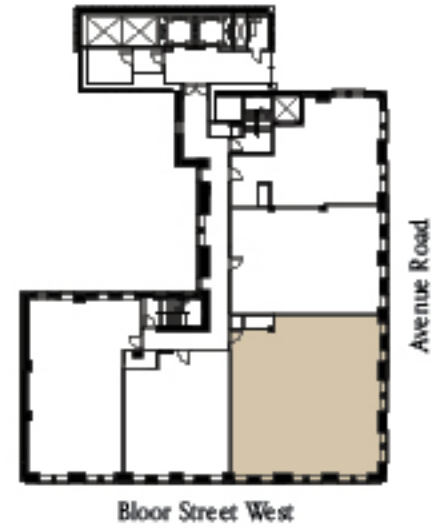

Two Avenue Road

Luxury Rentals for Luxury Living

UNIT TYPE 03

1,922 SF | 2 BEDROOM | 3 BATHROOM

APPLICABLE TO UNITS 403, 503, 603, 703, 803, 903,
1003, 1103, 1203, 1303
BARRIER-FREE

Two Avenue Road

Luxury Rentals for Luxury Living

UNIT TYPE 03A

1,765 SF | 2 BEDROOM | 3 BATHROOM

APPLICABLE TO UNITS 1403, 1503, 1603
BARRIER-FREE

Two Avenue Road

Luxury Rentals for Luxury Living

UNIT TYPE 05

1,540 SF | 2 BEDROOM | 2 BATHROOM

APPLICABLE TO UNITS 705, 805, 905, 1005, 1105, 1205, 1305

Two Avenue Road

Luxury Rentals for Luxury Living

UNIT TYPE 05D

1,382 SF | 2 BEDROOM | 2 BATHROOM

APPLICABLE TO UNITS 1405, 1505

Floor Street West

Avenue Road