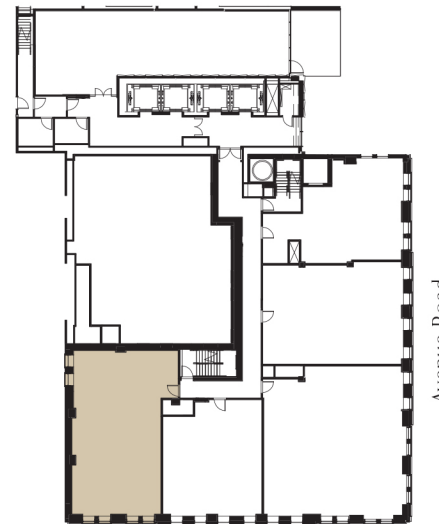

# Two Avenue Road

Luxury Rentals for Luxury Living

SUITE STYLE 14B

1,536 SF | 1 BEDROOM | 1 DEN | 2 BATHROOM

Bloor Street West

Avenue Road